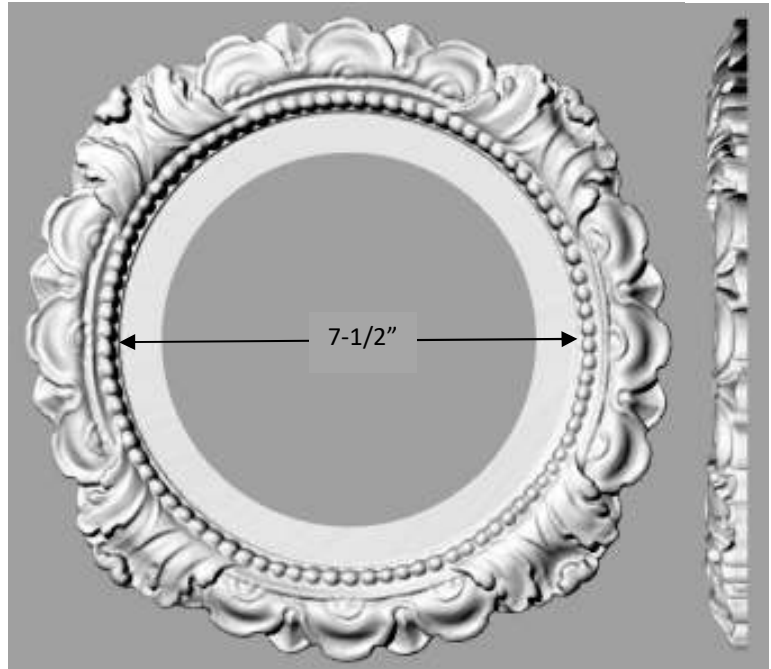

## Victorian Medallion

LR-601.....\$40

Shown with Commercial Electric T60 LED Retrofit Baffle

← 11" →

← 3/4" →

The LR-601 Victorian Medallion is made to fit the classic 6" recessed light canister with LED Retrofit Baffle Trims 7-12" in diameter, Such as Commercial Electric T60 trims with white, nickel and bronze finish options.

It also fits the Lightolier, Lytecaster 6-3/4" dome shaped canisters.

**This Victorian medallion fits the following recessed light canisters and trim combinations.**

manufacturer	canister model #	trim part #	trim size	additional information
Commercial Electric	six inch canister	T60 Trims	7-1/2"	LED light & Baffle (retrofit) by Commercial Electric
Halo, Cooper Lighting	Halo H-7, 6" Can	Various LED trims	7-1/2"	Fits LED light & baffle retrofits 7-1/2" diameter or less
Lightolier, Phillips Lightolier	Lytecaster 6-3/4"	11000 series	7-1/2"	Dome shaped canister with 3" lamp socket at top